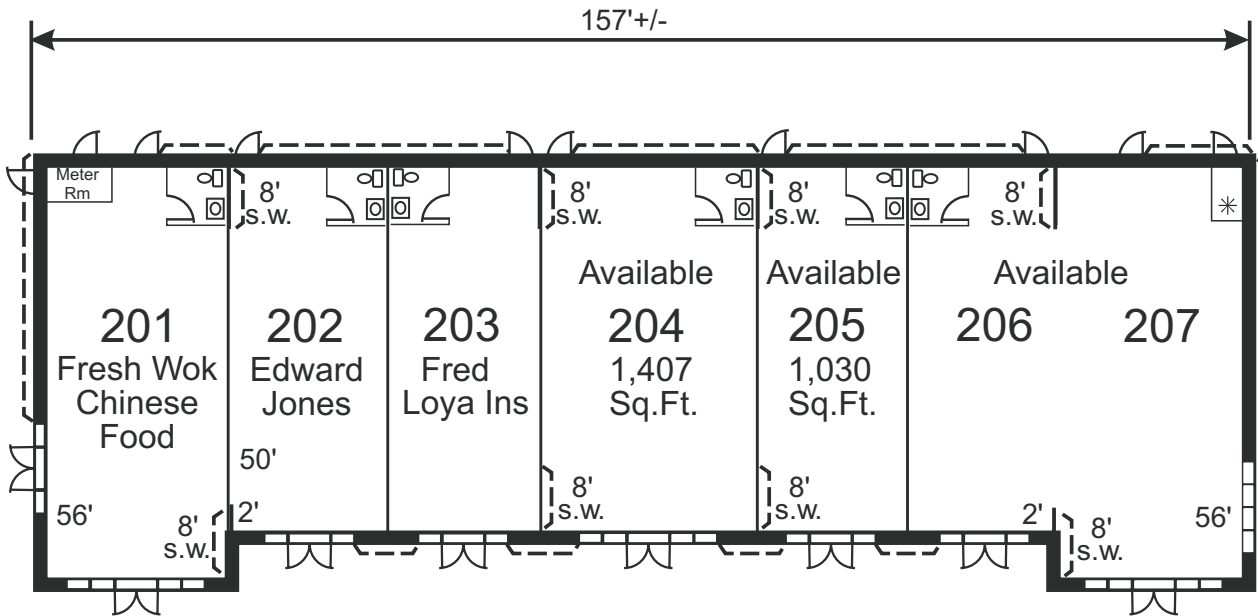

HICKORYTREE PLAZA At MAIN STREET

15461 MAIN STREET
HESPERIA, CALIFORNIA, 92345

Suites 201 thru 207

--- 8' SHEAR WALL

* FIRE SPRINKLER RISER

Looking for a beautiful apartment check out our website
allaboutgettingit.com